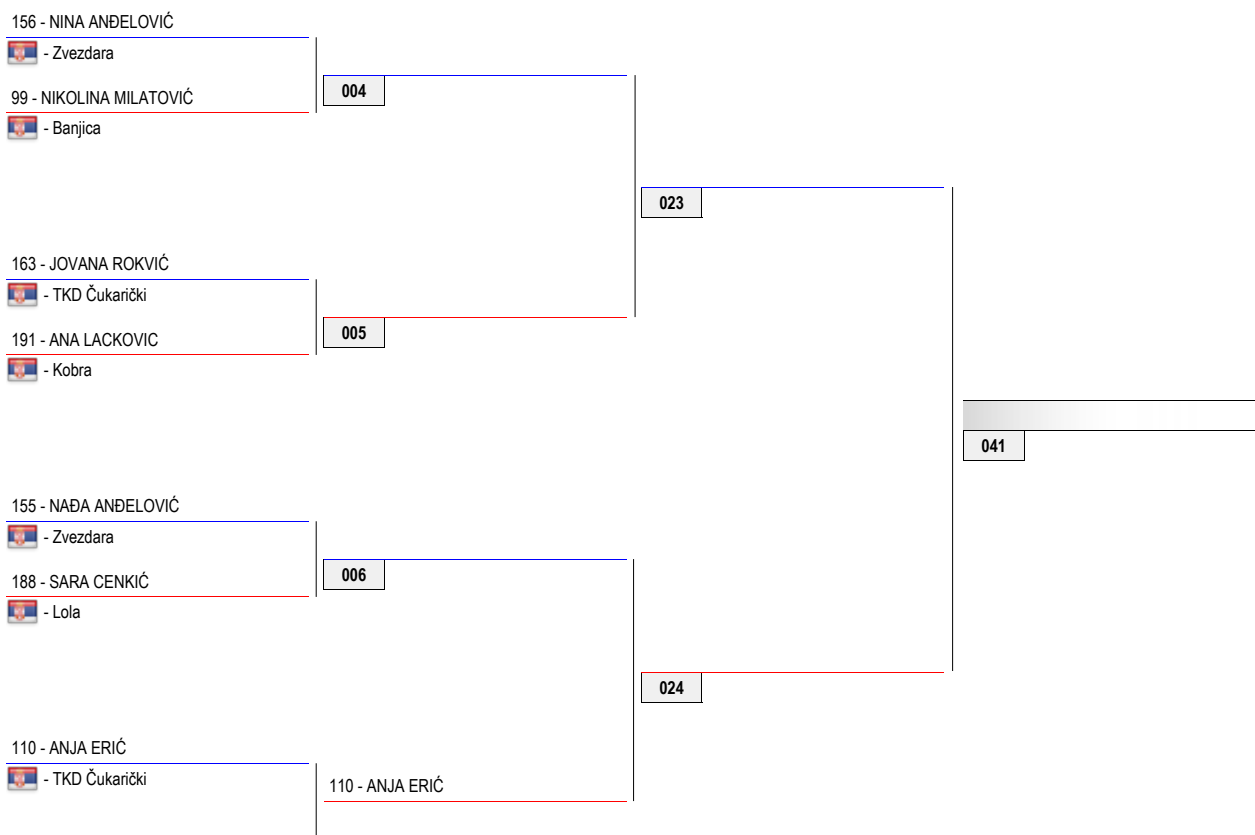

022

168 - ALEKSA LABAN

 - Grmeč

168 - ALEKSA LABAN

Score keeper

Controllor

Tatami manager

Pionirke B (8-9) -29 (PIO-B(8-9)-29)

Borilište - 2

Hogu size:

#0

Score keeper

Controllor

Tatami manager

Pioniri B (8-9) -33 (PIO-B(8-9)-33)

Borilište - 2